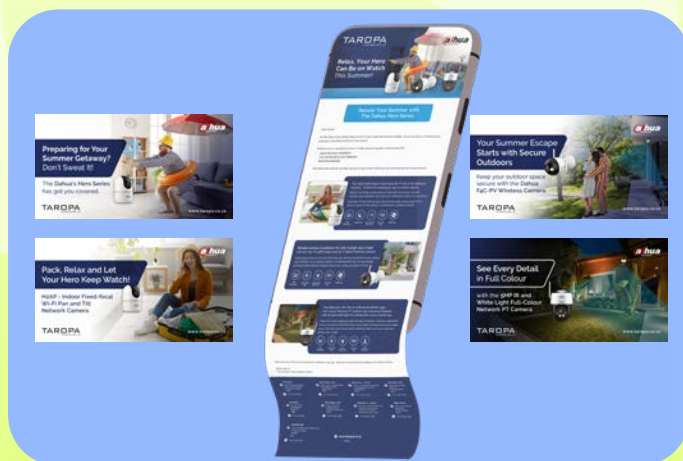

# Social Media Design

We create scroll-stopping social media visuals that reflect your brand and speak to your audience.

Social media post design

Campaign creatives

Branded templates

Content visuals for Facebook, Instagram & LinkedIn

# Web Design

Website design & development

Responsive mobile-first layouts

Website refreshes & redesigns

We design websites that are visually refined, easy to navigate, and aligned with your brand – built to perform across devices.